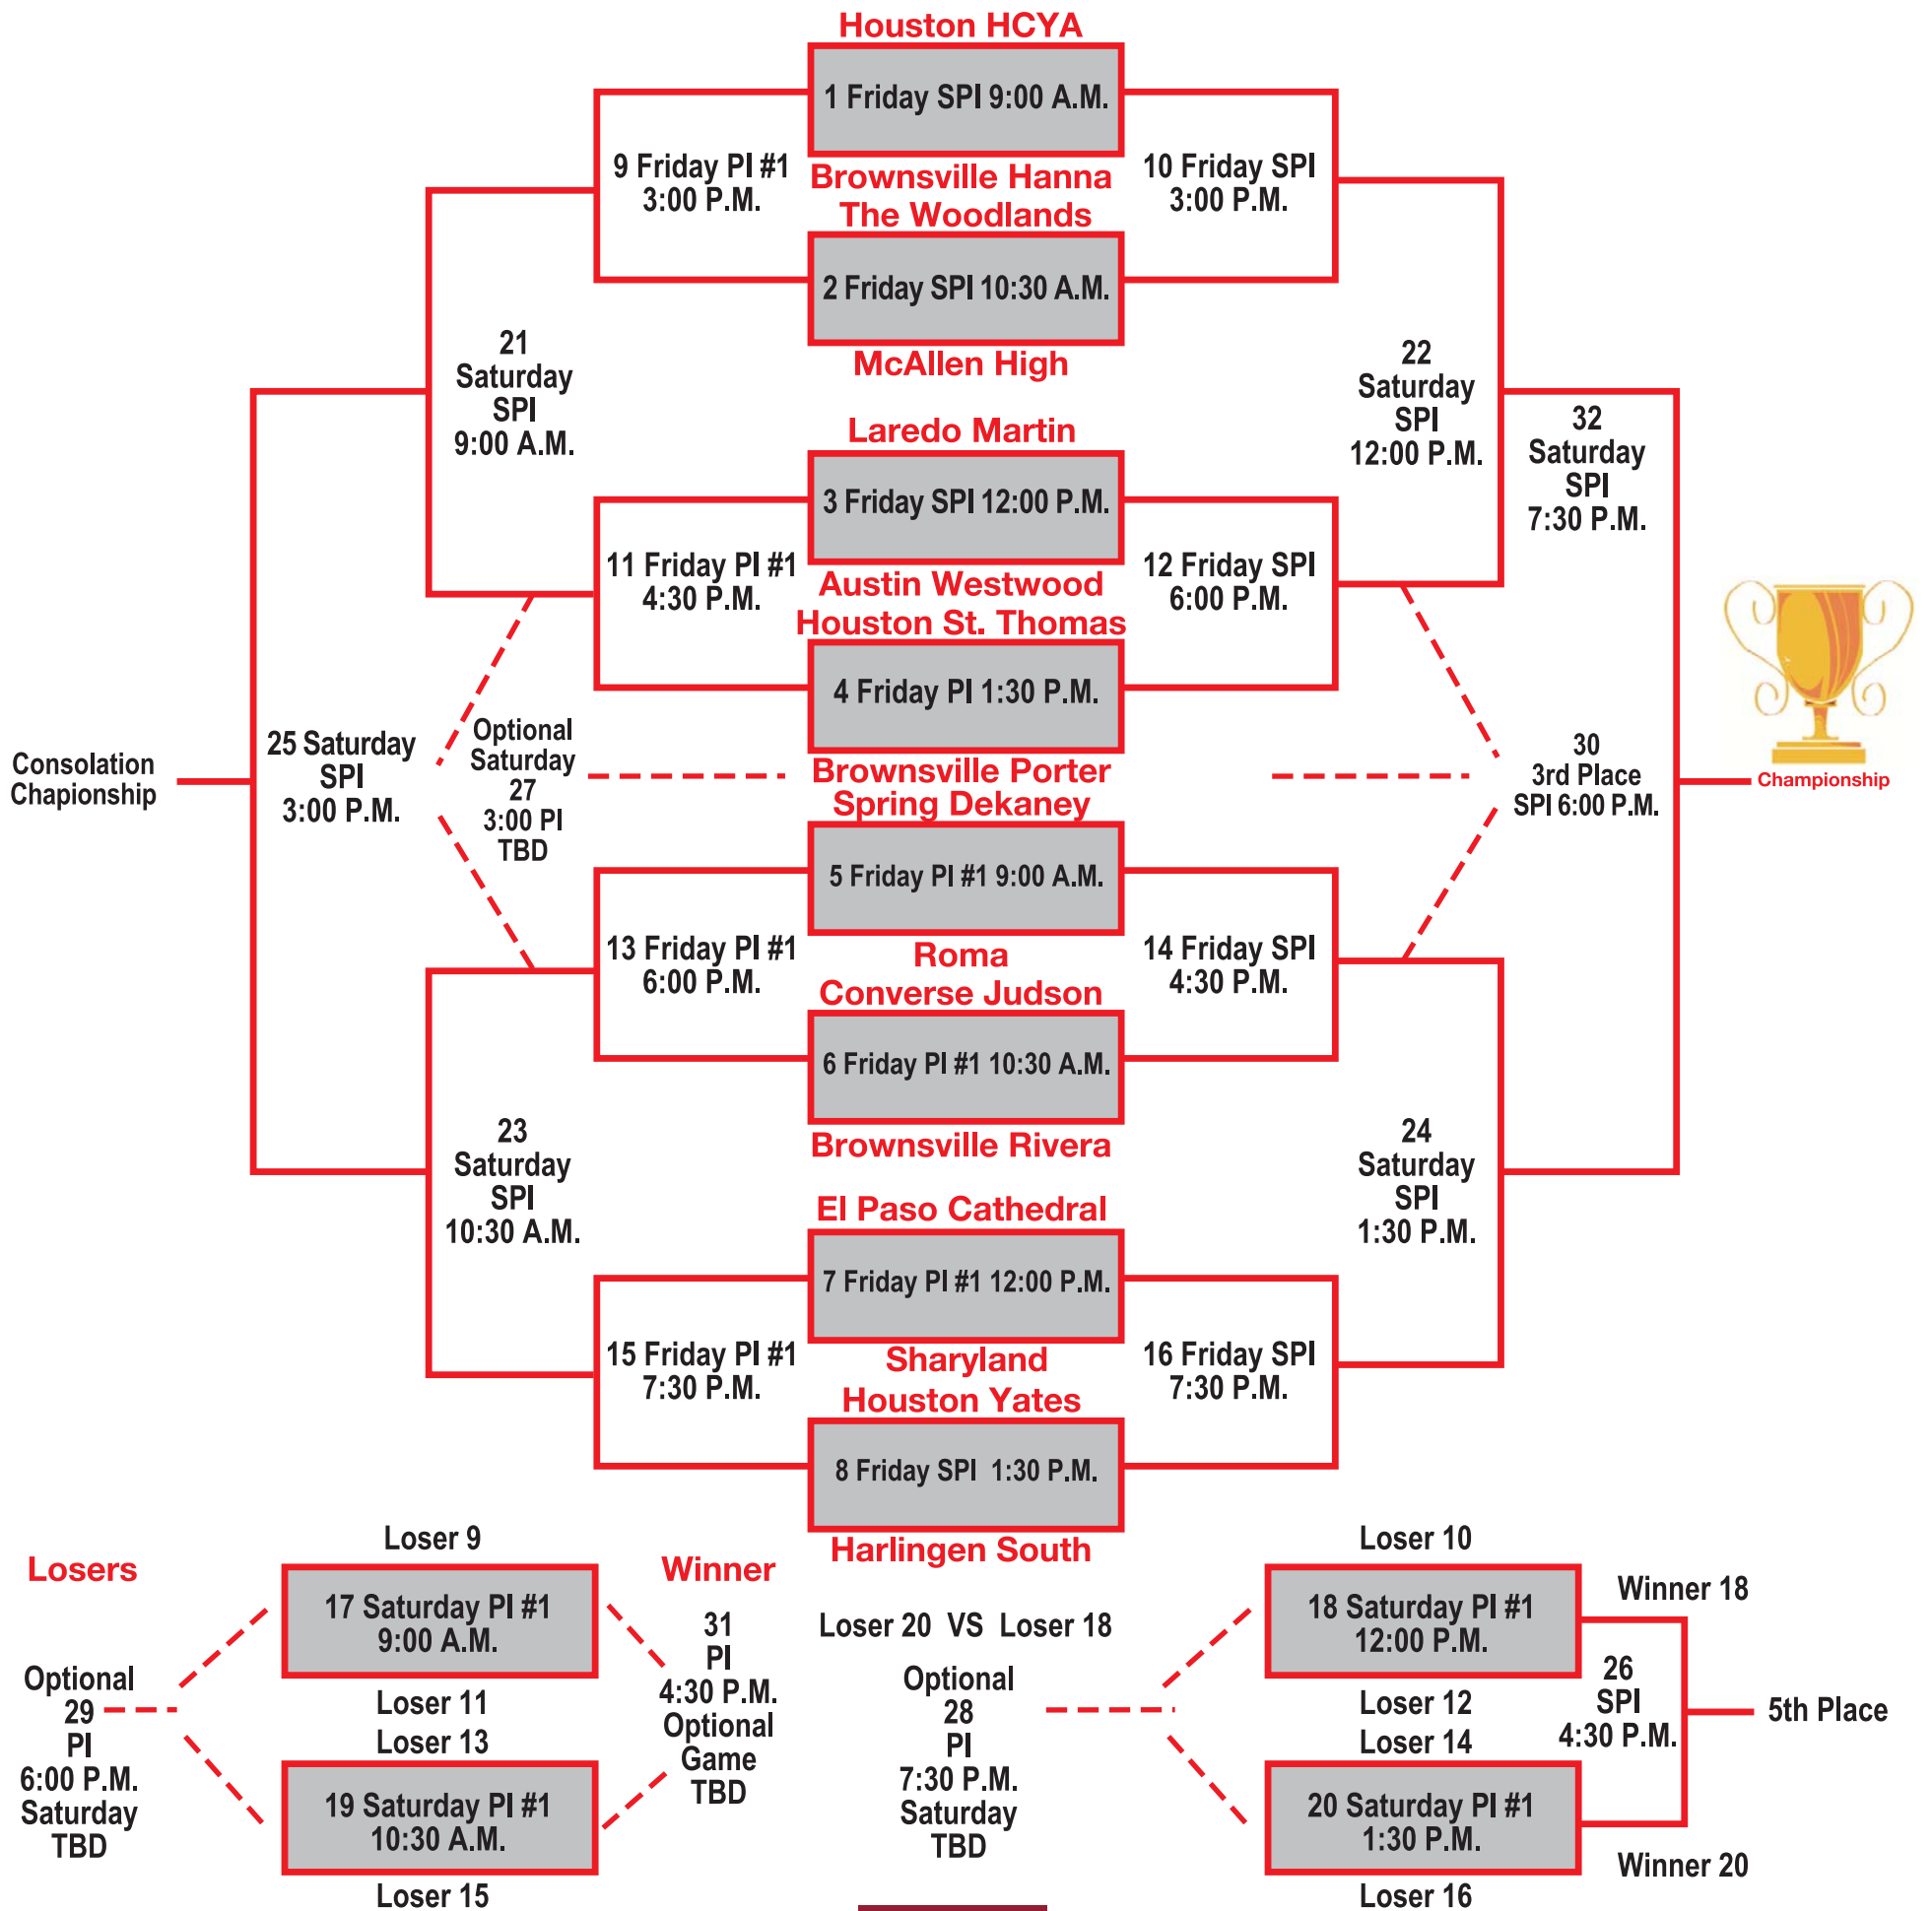

8th Annual South Padre Island "Sweet 16" Invitational

December 2nd & 3rd 2011

SpawGlass

Top - Home Team/Light Jerseys
Bottom - Visiting Team/Dark Jerseys

P.I.#1 - Port Isabel High School Gym
S.P.I. - South Padre Island Convention Centre