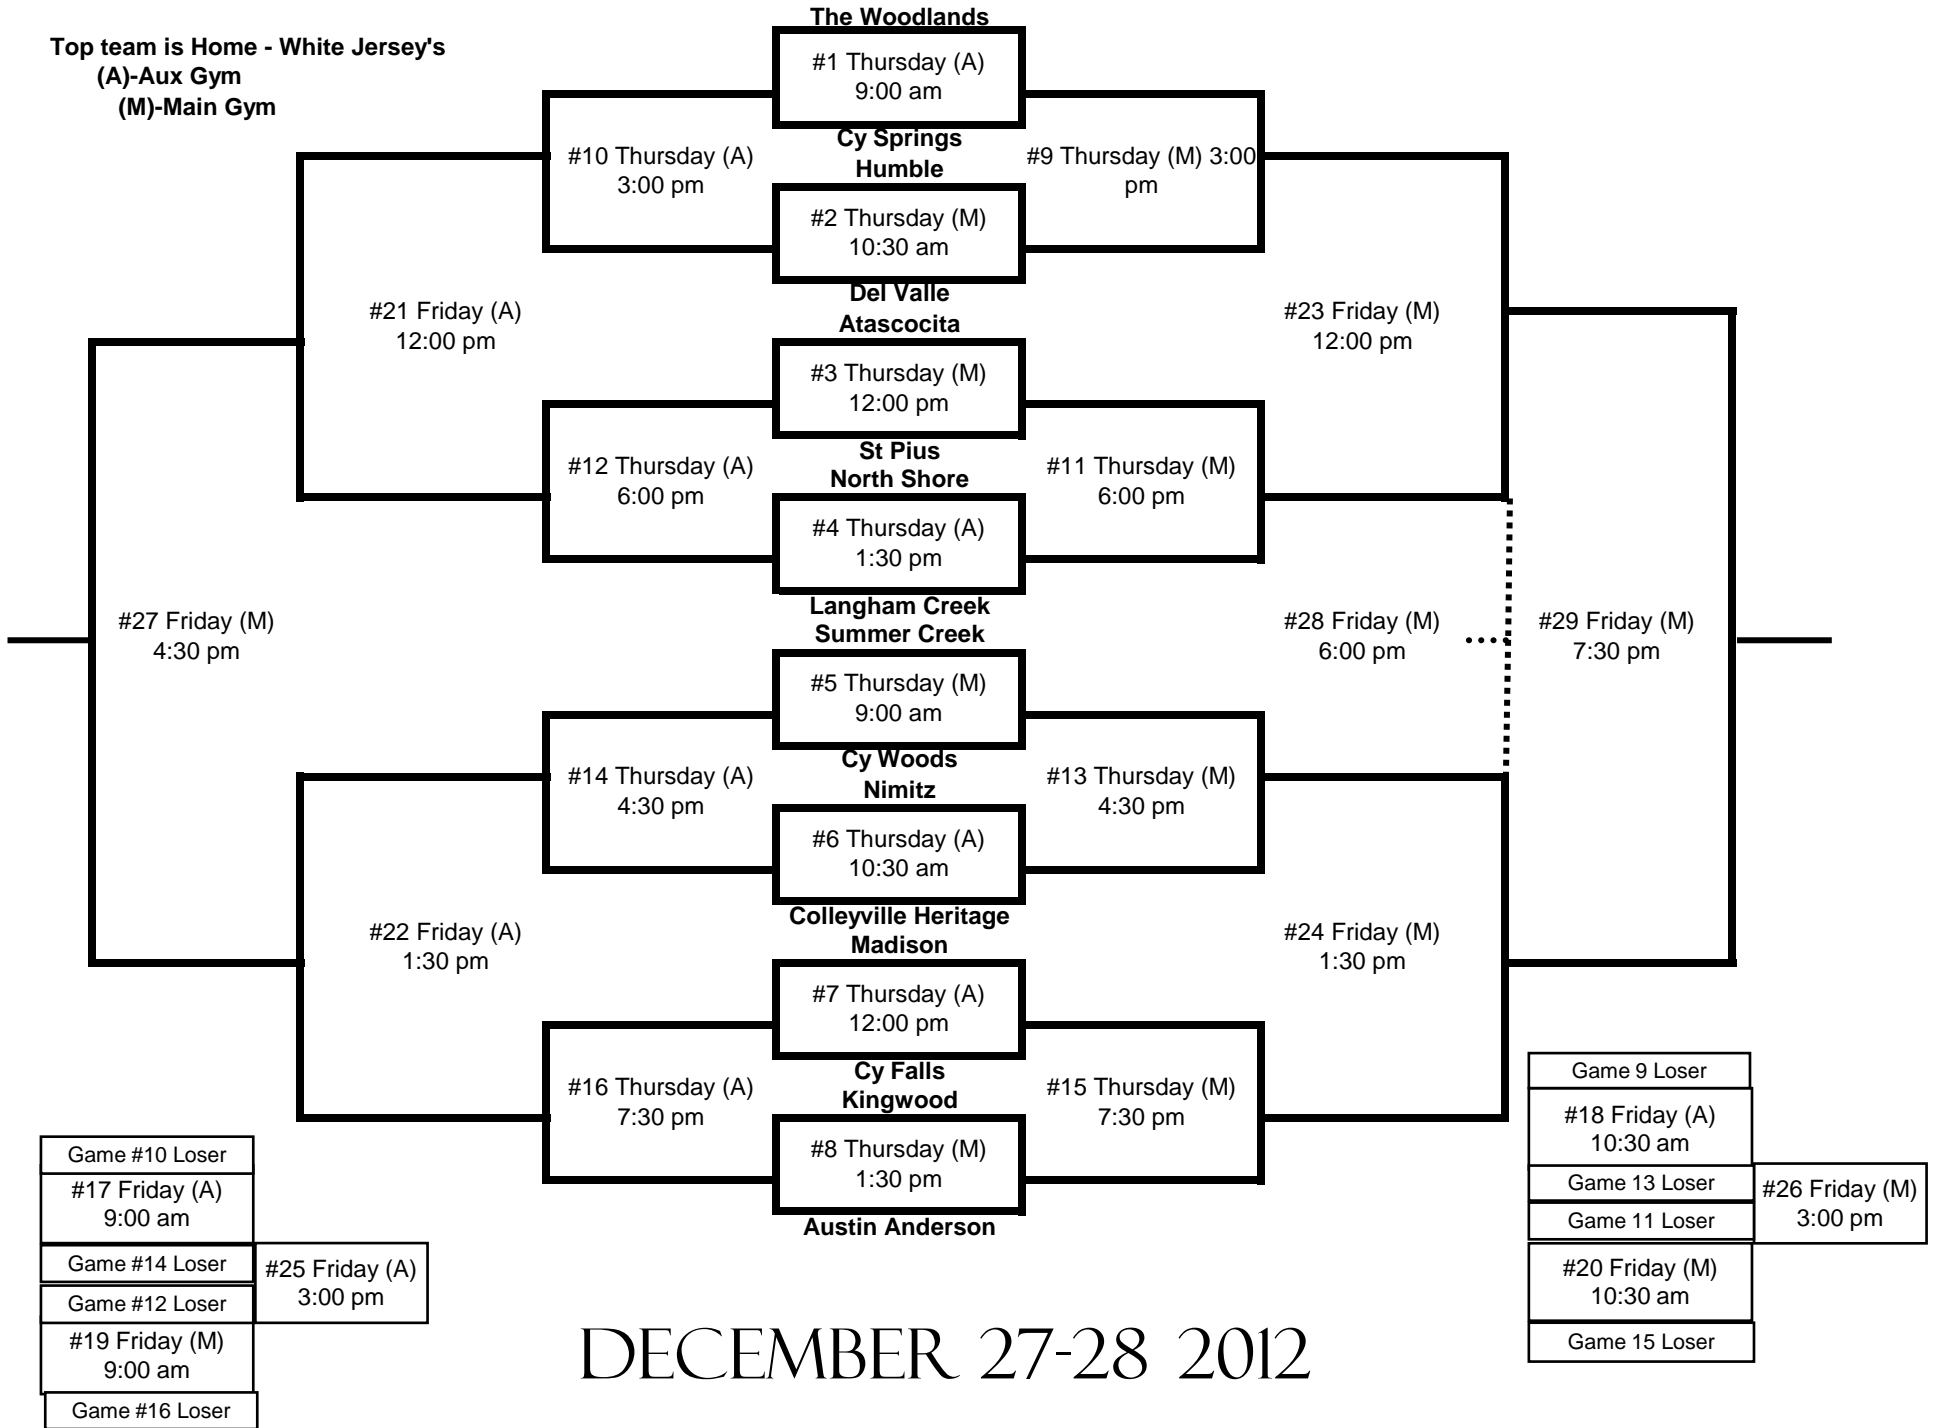

INSPERITY HOLIDAY CLASSIC

Top team is Home - White Jersey's
 (A)-Aux Gym
 (M)-Main Gym

DECEMBER 27-28 2012